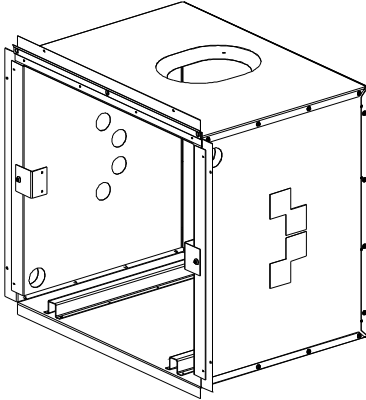

Wood Fire Flue Kit Accessories - Inbuilt

Product Description

**LE 5000 Provincial
Zero Clearance Box
Part Number 995968**

**LE 7000 Provincial
Zero Clearance Box
Part Number 995964**

**Grande Provincial
Zero Clearance Box
Part Number 995965**

150mm Zero Clearance Ceiling Kit

Part No. 551458

- 1 x 150mm Std Comb Cowl
- 1 x 250/200mm Combination Galvanised Outer Heat Shield x 1200
- 1 x 250mm Galvanised Outer Heat Shield x 600
- 1 x 150mm Stainless Steel Flue x 1200
- 1 x 150mm Stainless Steel Flue x 600

150mm Zero Clearance Extension Kit

Part No. 551459

- 2 x 250/200mm Combination Galvanised Outer Heat Shield x 1200
- 2 x 150mm Stainless Steel Flue x 1200

**PLEASE NOTE BOTH FLUE KIT PARTS NUMBERS
551458 AND 551459 MUST BE ORDERED TO MAKE
UP A 4.2 METRE STANDARD COMPLETE KIT**