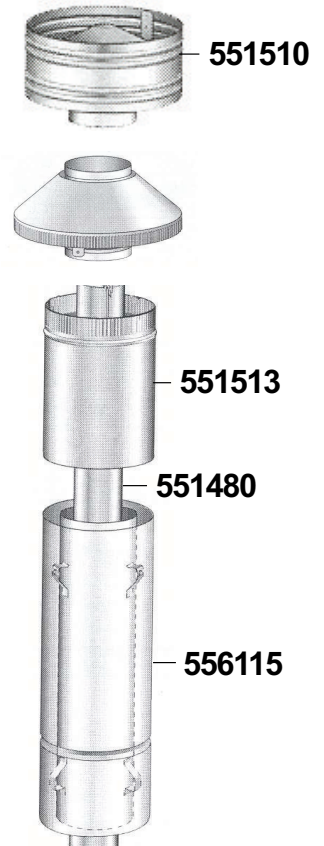

Wood Fire Flue Kit Accessories - Inbuilt

Product Description

**LE 5000 Provincial
Zero Clearance Box
Part Number 995968**

**LE 7000 Provincial
Zero Clearance Box
Part Number 995964**

**Grande Provincial
Zero Clearance Box
Part Number 995965**

150mm Zero Clearance Ceiling Kit

Part No. 551458

- 1 x 150mm Std Comb Cowl
- 1 x 250/200mm Combination Galvanised Outer Heat Shield x 1200
- 1 x 250mm Galvanised Outer Heat Shield x 600
- 1 x 150mm Stainless Steel Flue x 1200
- 1 x 150mm Stainless Steel Flue x 600

150mm Zero Clearance Extension Kit

Part No. 551459

- 2 x 250/200mm Combination Galvanised Outer Heat Shield x 1200
- 2 x 150mm Stainless Steel Flue x 1200

**PLEASE NOTE BOTH FLUE KIT PARTS NUMBERS
551458 AND 551459 MUST BE ORDERED TO MAKE
UP A 4.2 METRE STANDARD COMPLETE KIT**