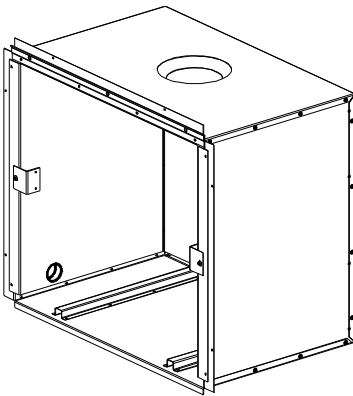

Wood Fire Flue Kit Accessories - Inbuilt

Product Description

**LE 5000 Provincial
Zero Clearance Box
Part Number 995968**

**LE 7000 Provincial
Zero Clearance Box
Part Number 995964**

**Grande Provincial
Zero Clearance Box
Part Number 995965**

150mm Zero Clearance Ceiling Kit

Part No. 551458

- 1 x 150mm Std Comb Cowl
- 1 x 250/200mm Combination Galvanised Outer Heat Shield x 1200
- 1 x 250mm Galvanised Outer Heat Shield x 600
- 1 x 150mm Stainless Steel Flue x 1200
- 1 x 150mm Stainless Steel Flue x 600

150mm Zero Clearance Extension Kit

Part No. 551459

- 2 x 250/200mm Combination Galvanised Outer Heat Shield x 1200
- 2 x 150mm Stainless Steel Flue x 1200

**PLEASE NOTE BOTH FLUE KIT PARTS NUMBERS
551458 AND 551459 MUST BE ORDERED TO MAKE
UP A 4.2 METRE STANDARD COMPLETE KIT**