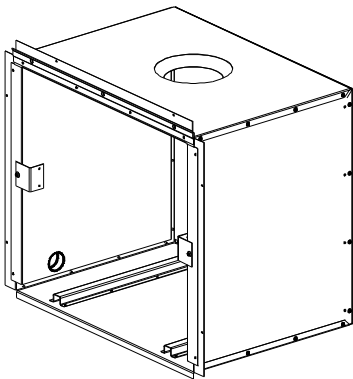

Wood Fire Flue Kit Accessories - Inbuilt

Product Description

**LE 5000 Provincial
Zero Clearance Box
Part Number 995968**

**LE 7000 Provincial
Zero Clearance Box
Part Number 995964**

**Grande Provincial
Zero Clearance Box
Part Number 995965**

150mm Zero Clearance Ceiling Kit

Part No. 551458

- 1 x 150mm Std Comb Cowl
- 1 x 250/200mm Combination Galvanised Outer Heat Shield x 1200
- 1 x 250mm Galvanised Outer Heat Shield x 600
- 1 x 150mm Stainless Steel Flue x 1200
- 1 x 150mm Stainless Steel Flue x 600

150mm Zero Clearance Extension Kit

Part No. 551459

- 2 x 250/200mm Combination Galvanised Outer Heat Shield x 1200
- 2 x 150mm Stainless Steel Flue x 1200

**PLEASE NOTE BOTH FLUE KIT PARTS NUMBERS
551458 AND 551459 MUST BE ORDERED TO MAKE
UP A 4.2 METRE STANDARD COMPLETE KIT**